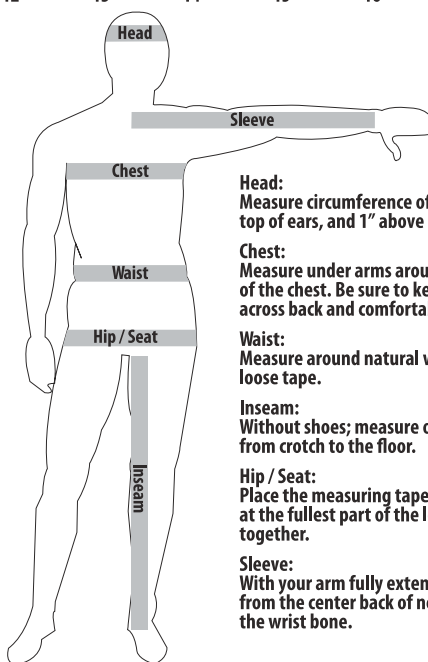

HELMET - MEASUREMENTS 20" 8/16" - 25" 10/16"

	XS	S	M	L	XL	2XL	3XL
HAT SIZE	6' 5/8" - 6' 3/4"	6' 15/16" - 7' 3/16"	7' 1/4" - 7' 3/8"	7' 1/2" - 7' 5/8"	7' 3/4"	7' 7/8"	8' 3/8"
HEAD CIRC. (IN)	20' 8/16" - 20' 14/16"	21' 4/16" - 21' 11/16"	22' 1/16" - 22' 7/16"	22' 13/16" - 23' 4/16"	23' 10/16" - 24"	24' 7/16" - 24' 13/16"	25' 3/16" - 25' 10/16"
HEAD CIRC. (CM)	52 - 53	54 - 55	56 - 57	58 - 59	60 - 61	62 - 63	64 - 65

BOOT - MEASUREMENTS 5 - 14 based on mens sizing

MEN'S	5	6	7	8	9	10	11	12	13	14
WOMEN'S	7	8	9	10	11	12	13	14	15	16

Note: For all measuring use a flexible measuring tape.

How to Measure:
To select glove size, measure around your dominate palm at the widest point.

5" - 7"	XS
7" - 8"	S
8" - 9"	M
9" - 10"	L
10" - 11"	XL
11" - 12"	2XL
12" - 13"	3XL

Head:
Measure circumference of head just above top of ears, and 1" above eyebrows.

Chest:
Measure under arms around the fullest part of the chest. Be sure to keep tape level across back and comfortably loose.

Waist:
Measure around natural waist with a loose tape.

Inseam:
Without shoes; measure on inside of leg, from crotch to the floor.

Hip / Seat:
Place the measuring tape around the body at the fullest part of the lower hip, feet together.