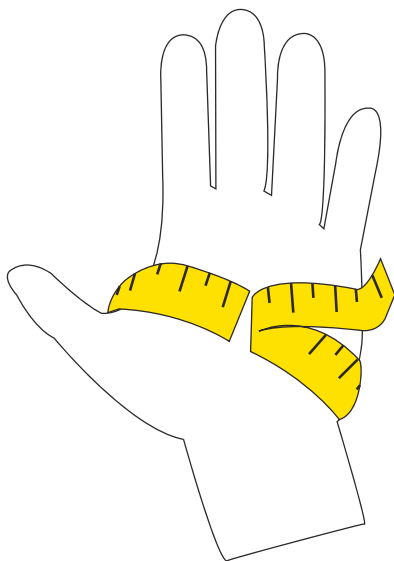

XS	S	M	L	XL	2XL
WEIGHT	80 - 120	121 - 134	135 - 154	155 - 184	185 - 219	220 - 249
HEIGHT	4'11" - 5'1"	5'1" - 5'9"	5'2" - 5'9"	5'3" - 5'10"	5'4" - 5'10"	5'8" - 6'4"
CHEST	32 - 33	34 - 35	36 - 38	39 - 41	43 - 45	47 - 48
WAIST	24 - 25	26 - 27	28 - 30	31 - 33	35 - 37	39 - 41
HIP & SEAT	34 - 35	36 - 37	38 - 40	41 - 44	45 - 47	49 - 51
SLEEVE	22 - 23	24 - 25	26 - 27	28 - 29	30 - 31	32 - 33
INSEAM	28	29	30	31	32	32
INSEAM TALL	-	32	33	34	35	35
GLOVES	7	8	9	10	11	12

KIDS - MEASUREMENTS 1' 3" - 4' 10"

	1T	2T	4T	6	8	10	12
WEIGHT	11 - 21	22 - 31	32 - 41	42 - 51	52 - 61	62 - 71	72+
HEIGHT	1' - 1'9"	1'10" - 2'3"	2'4" - 2'7"	2'8" - 3'6"	3'7" - 3'9"	3'10" - 4'3"	4'4" - 4'10"
CHEST	18	20	22	25	28	31	34
WAIST	12-14	15-18	19-22	23-26	27-29	30-32	33-35
HIP & SEAT	-	28	30	32	34	36	38
SLEEVE	7-9	10-15	16-20	21-22	22-23	23-24	24-25
INSEAM	-	13	15	18	21	23	25
GLOVES	-	-	S	M	L	-	-

HELMET - MEASUREMENTS 20" 8/16" - 25" 10/16"

	XS	S	M	L	XL	2XL	3XL
HAT SIZE	6' 5/8" - 6' 3/4"	6' 15/16" - 7' 3/16"	7' 1/4" - 7' 3/8"	7' 1/2" - 7' 5/8"	7' 3/4"	7' 7/8"	8' 3/8"
HEAD CIRC. (IN)	20' 8/16" - 20' 14/16"	21' 4/16" - 21' 11/16"	22' 1/16" - 22' 7/16"	22' 13/16" - 23' 4/16"	23' 10/16" - 24"	24' 7/16" - 24' 13/16"	25' 3/16" - 25' 10/16"
HEAD CIRC. (CM)	52 - 53	54 - 55	56 - 57	58 - 59	60 - 61	62 - 63	64 - 65

BOOT - MEASUREMENTS 5 - 14 based on mens sizing

MEN'S	5	6	7	8	9	10	11	12	13	14
WOMEN'S	7	8	9	10	11	12	13	14	15	16

Note: For all measuring use a flexible measuring tape.

How to Measure:
To select glove size, measure around your dominate palm at the widest point.

5" - 7"	XS
7" - 8"	S
8" - 9"	M
9" - 10"	L
10" - 11"	XL
11" - 12"	2XL
12" - 13"	3XL

Head:
Measure circumference of head just above top of ears, and 1" above eyebrows.

Chest:
Measure under arms around the fullest part of the chest. Be sure to keep tape level across back and comfortably loose.

Waist:
Measure around natural waist with a loose tape.

Inseam:
Without shoes; measure on inside of leg, from crotch to the floor.

Hip / Seat:
Place the measuring tape around the body at the fullest part of the lower hip, feet together.

Sleeve:
With your arm fully extended, measure from the center back of neck at spine to the wrist bone.